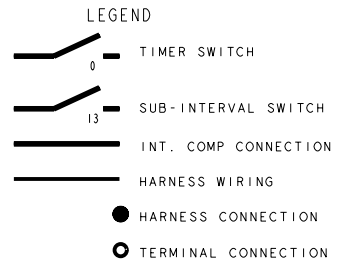

▲ DANGER	▲ DANGER
	Electrical Shock Hazard Disconnect power before servicing. Replace all panels before operating. Failure to do so can result in death or electrical shock.	Risque de choc électrique Débrancher de la source d'alimentation avant de faire le service. Remplacer tous les panneaux avant de faire marcher. Le non-respect de ces instructions peut être la cause d'un accident mortel ou d'un choc électrique.

CAM	14	12	10	8	6	4	2	0
STEP NUMBER	13	11	9	7	5	3	1	
STEP ANGLE-DEGREES	SH	BU	BU	BU	W-BK	W-BK	BR	Y-R
1								
2								
3								
4								
5								
6								
7								
8								
9								
10								
11								
12								
13								
14								
15								
16								
17								
18								
19								
20								
21								
22								
23								
24								
25								
26								
27								
28								
29								
30								
31								
32								
33								
34								
35								
36								
37								
38								
39								
40								
41								
42								
43								
44								
45								
46								
47								
48								
49								
50								

MACHINE FUNCTION		
FILL-AGIT. HI	FILL & WASH	REGULAR HEAVY
DRY AGITATE	DRAIN HI	REGULAR PRESS
	SPIN HI	
FILL-AGITATE	FILL RINSE	SHORT
	DRAIN HI	
SPRAY	SPIN HI	SOAK
	OFF	
FILL-AGIT. HI	FILL & WASH	PRE WASH
SOAK-PAUSE	FILL-AGITATE HI	
	DRAIN HI	OFF
	SPIN HI	
FILL-AGITATE HI	FILL & RINSE	
	DRAIN HI	
SPRAY	SPIN HI	
	OFF	
FILL AGITATE HI	FILL & WASH	
FILL	FILL & SOAK	
FILL-AGITATE HI	FILL & WASH	
	DRAIN HI	
	SPIN HI	
	OFF	

THIS PRODUCT IS COVERED BY ONE OR MORE OF THE FOLLOWING CANADIAN PATENTS:

1,022,764	1,128,597	1,244,255
1,115,977	1,131,928	1,264,080
1,117,778	1,160,855	1,274,701
1,121,789	1,162,757	1,275,820
1,125,045	1,199,201	1,287,338
1,126,536	1,199,202	1,290,161
1,128,596	1,237,291	1,298,988

X TIMER SWITCH MAY BE OPEN OR CLOSED
TIMER STEPS ARE 120 SECONDS DURATION