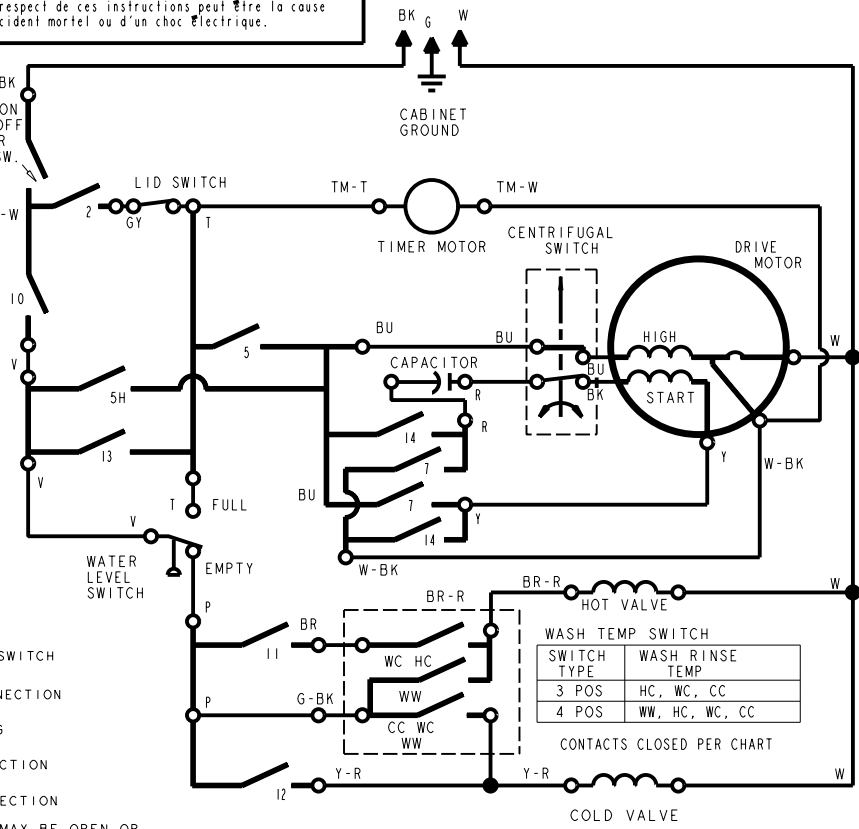

INDICATES MOTOR "OFF" 5 SECS.