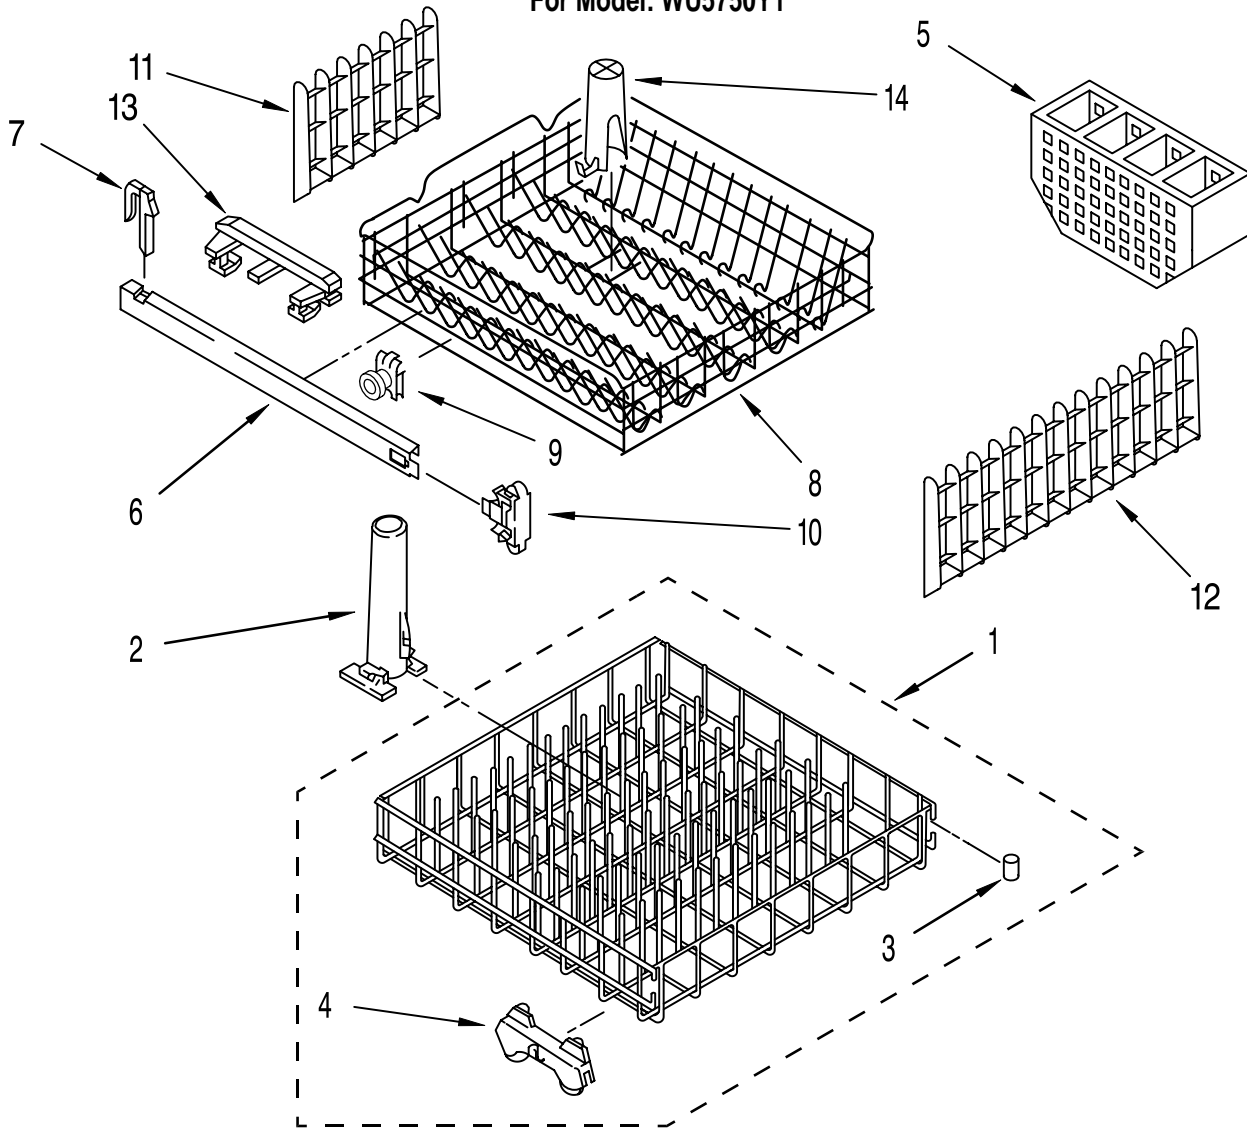

## MISCELLANEOUS PARTS

Illus. No.	Part No.	DESCRIPTION
1	3369816	Miscellaneous Parts Bag (Includes 2 Screws & 2 Hose Clamps)

FOR ORDERING INFORMATION REFER TO PARTS PRICE LIST

# DISHRACK PARTS

For Model: WU5750Y1

Illus. No.	Part No.	DESCRIPTION
1	3368516	Lower Dishrack Assembly
2	3368995	Tower, Protector
3	304490	Bumper, Dishrack (2)
4	3369509	Wheel & Transport Assembly (4)
5	3367117	Basket, Silverware
6	3369071	Track, Dishrack (2)
7	3369046	Stop, Track (2)
8	3371661	Dishrack, Upper
9	3371581	Wheel & Axle Assembly (4)
10	300845	Endcap, Track (2)
11	3371266	Cupshelf, Small (2)
12	3371267	Cupshelf, Large (2)
13	3370475	Clip, Cupshelf (6)
14	3371739	Diffuser, Water