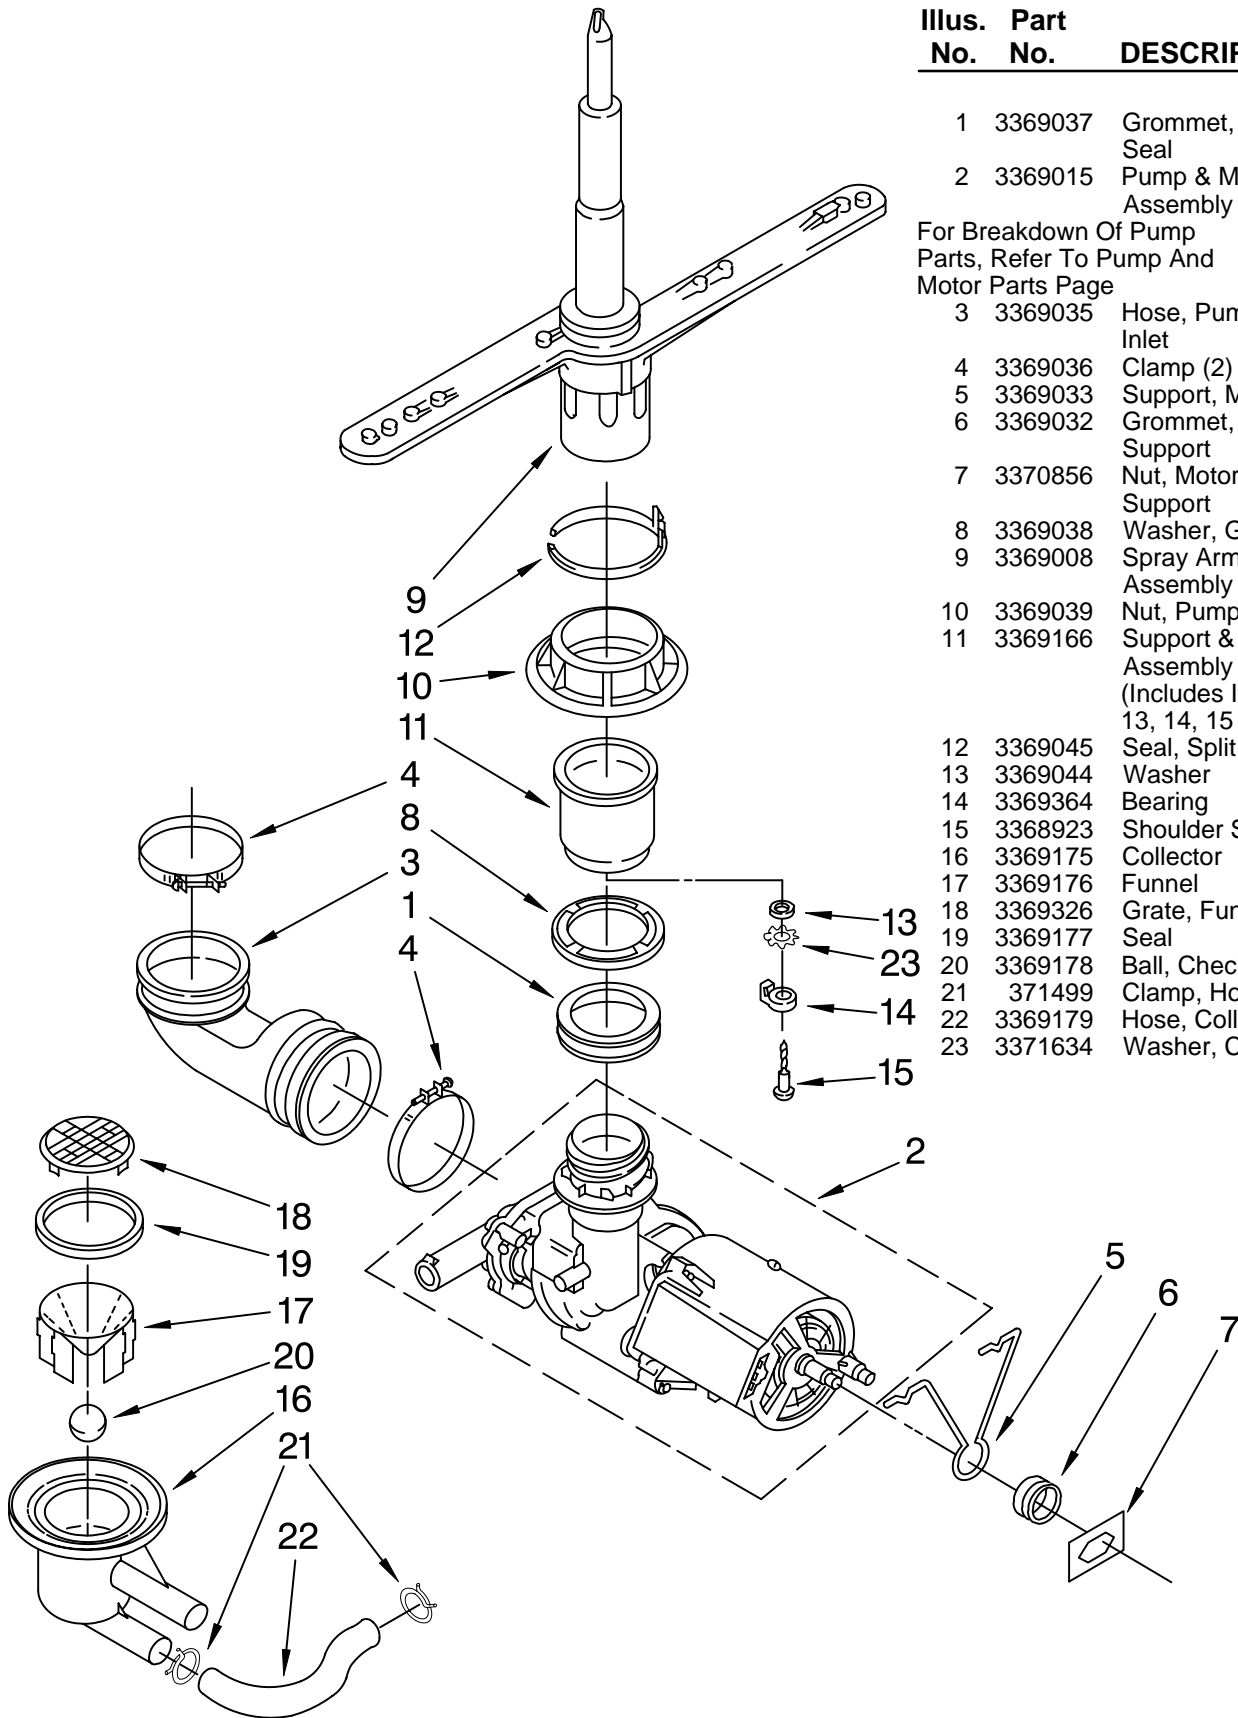

PUMP AND SPRAY ARM PARTS

For Model: WU5750Y1

Illus. No.	Part No.	DESCRIPTION

1	3369037	Grommet, Pump Seal
2	3369015	Pump & Motor Assembly
For Breakdown Of Pump Parts, Refer To Pump And Motor Parts Page		
3	3369035	Hose, Pump Inlet
4	3369036	Clamp (2)
5	3369033	Support, Motor
6	3369032	Grommet, Motor Support
7	3370856	Nut, Motor Support
8	3369038	Washer, Grommet
9	3369008	Spray Arm, Assembly Lower
10	3369039	Nut, Pump Outlet
11	3369166	Support & Bearing Assembly (Includes Items: 13, 14, 15 & 23)
12	3369045	Seal, Split Ring
13	3369044	Washer
14	3369364	Bearing
15	3368923	Shoulder Screw
16	3369175	Collector
17	3369176	Funnel
18	3369326	Grate, Funnel
19	3369177	Seal
20	3369178	Ball, Check-Valve
21	371499	Clamp, Hose
22	3369179	Hose, Collector
23	3371634	Washer, Curved

FOR ORDERING INFORMATION REFER TO PARTS PRICE LIST