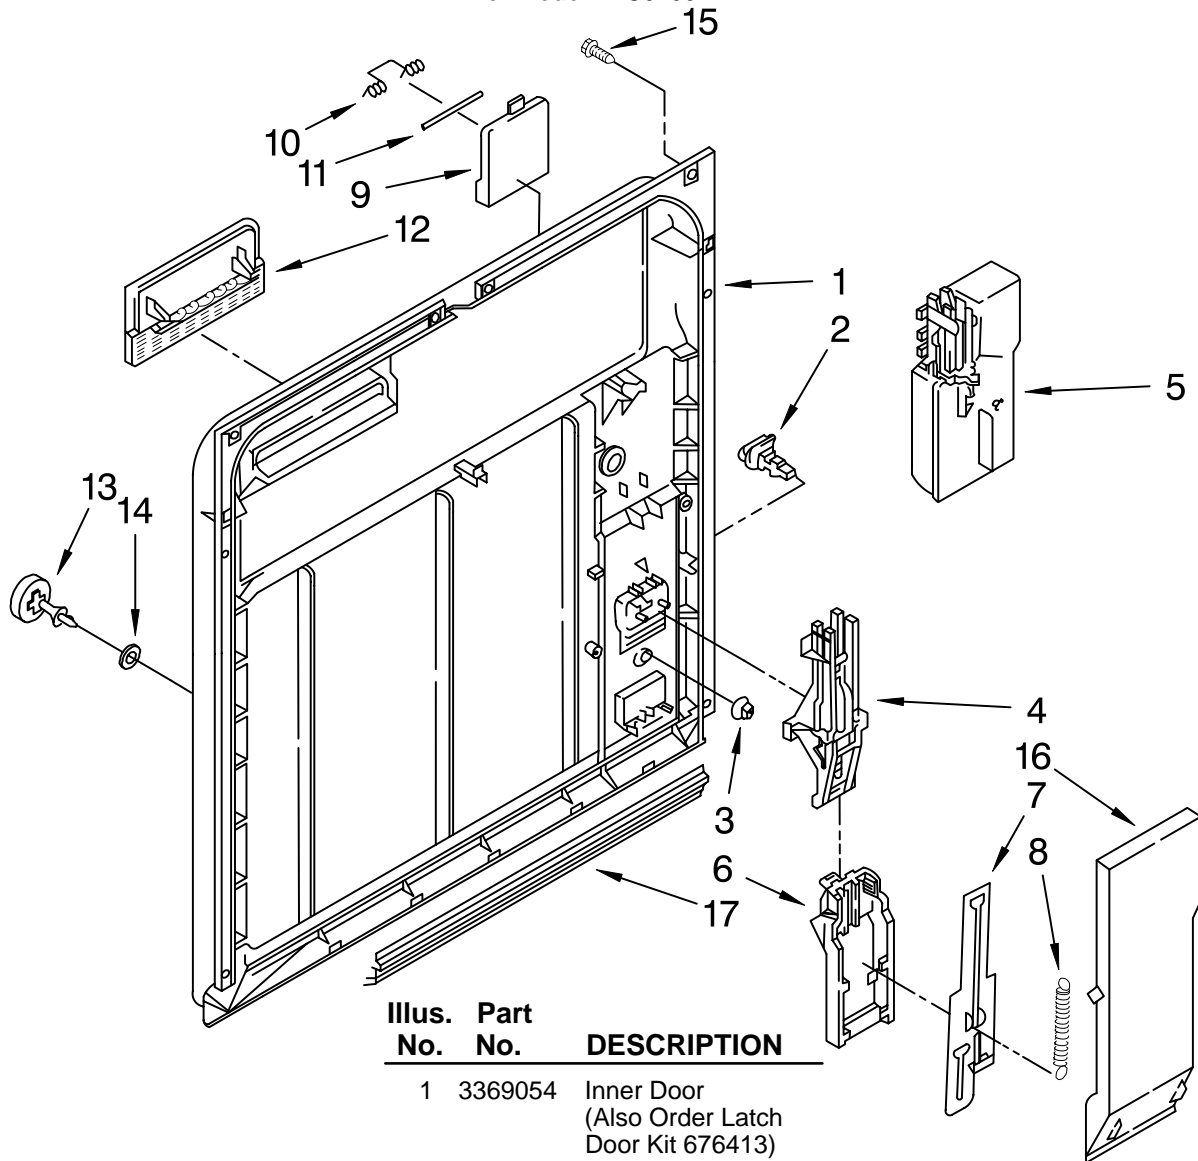

INNER DOOR PARTS

For Model: WU5750Y1

Illus. No.	Part No.	DESCRIPTION
1	3369054	Inner Door (Also Order Latch Door Kit 676413)
2	3369060	Latch, Detergent Dispenser
3	3369061	Snap, Detergent Dispenser
4	3369055	Actuator Assembly
5	3368967	Wet Agent, Dispenser
6	3369000	Draw Bar (Upper Dispenser)
7	3369602	Draw Bar (Lower Dispenser)
8	3368999	Spring (Draw Bar)
9	3368981	Lid Assembly
10	300106	Spring, Lid
11	300115	Pin (Lid Hinge)
12	3369603	Screen, Vent
13	3369512	Wet-Agent Cap Assembly
14	3369155	Seal (Wet-Cap)
15	3369051	Screw (8)
16	3371569	Cover, Drip
17	3369479	Spatter Shield

FOR ORDERING INFORMATION REFER TO PARTS PRICE LIST