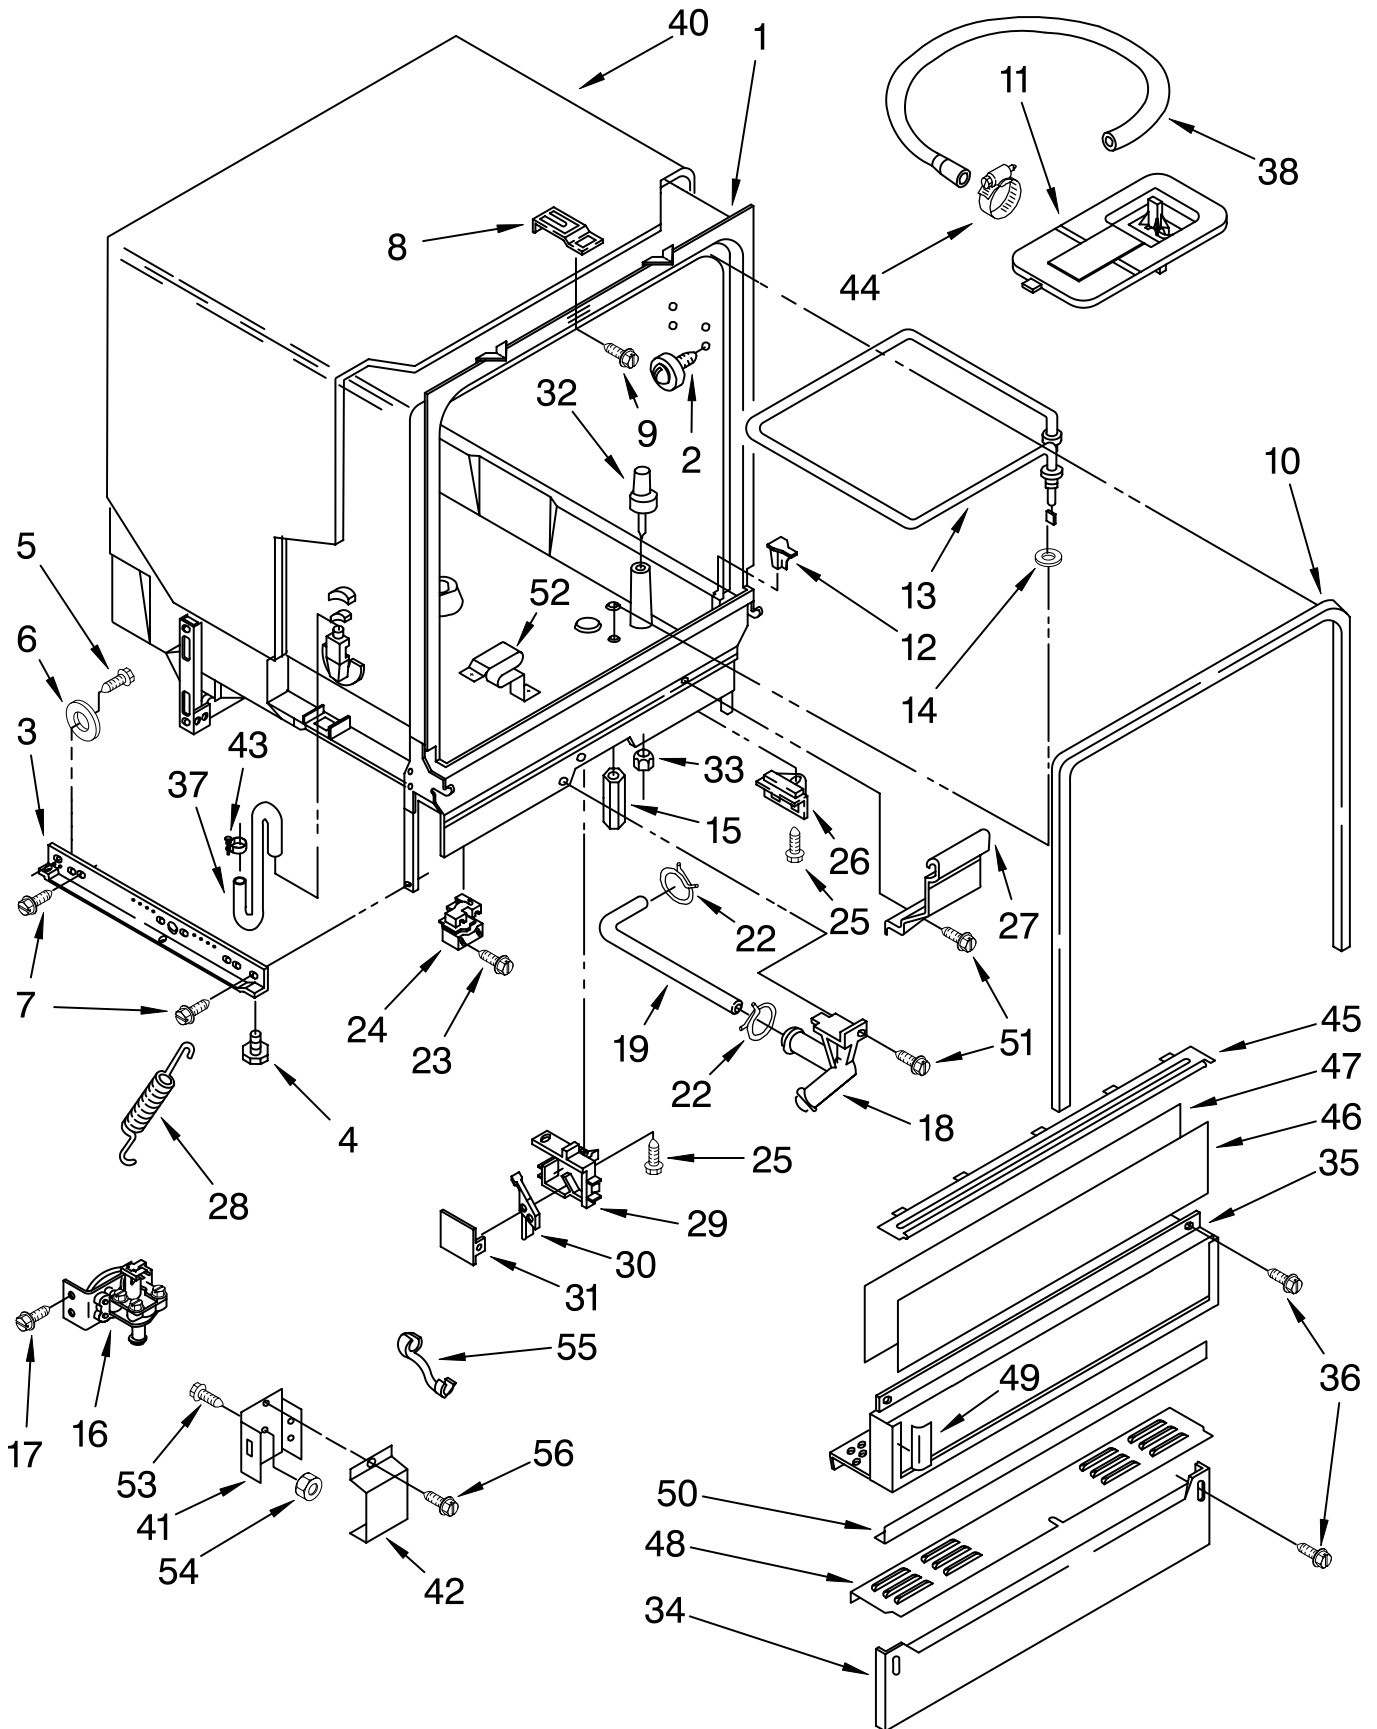

TUB ASSEMBLY PARTS

For Model: WU5750Y1

FOR ORDERING INFORMATION REFER TO PARTS PRICE LIST