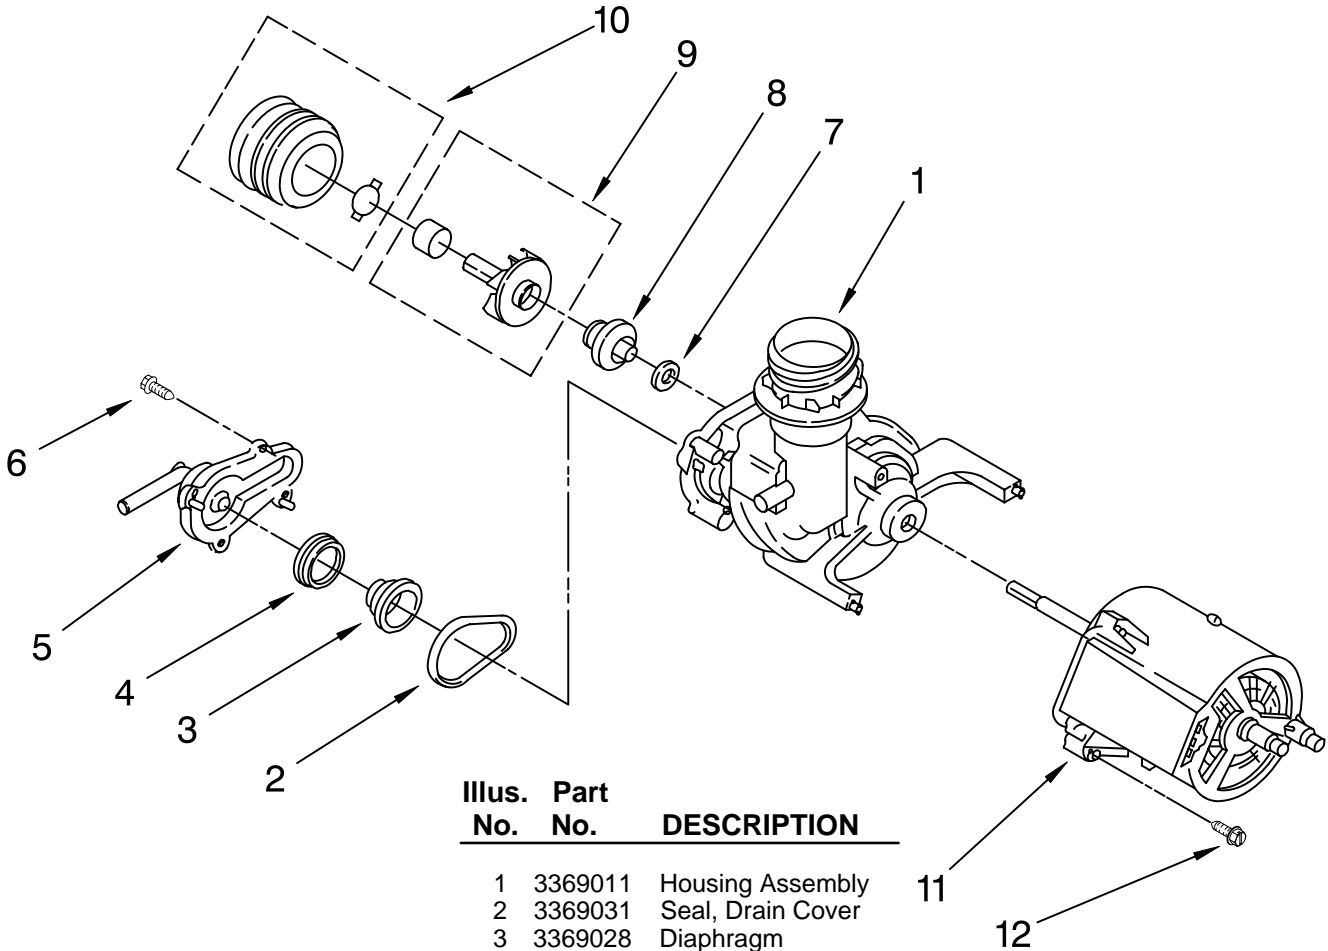

PUMP AND MOTOR PARTS

For Model: WU5750Y1

Illus. No.	Part No.	DESCRIPTION
1	3369011	Housing Assembly
2	3369031	Seal, Drain Cover
3	3369028	Diaphragm
4	3369029	Ring, Diaphragm
5	3369030	Cover, Drain Valve
6	3368921	Screw (4)
7	3369020	Seal Seat
8	3369410	Seal Head
9	3369013	Impeller & Bearing Assembly
10	3369012	Disk & Mount Assembly
11	3369583	Motor
12	3368922	Screw (3)