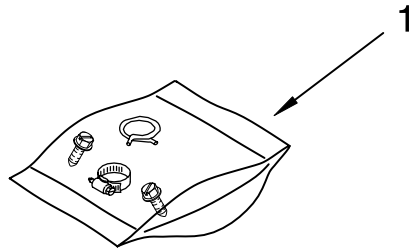

MISCELLANEOUS PARTS

Illus. No.	Part No.	DESCRIPTION
1	3369816	Miscellaneous Parts Bag (Includes 2 Screws & 2 Hose Clamps)

FOR ORDERING INFORMATION REFER TO PARTS PRICE LIST