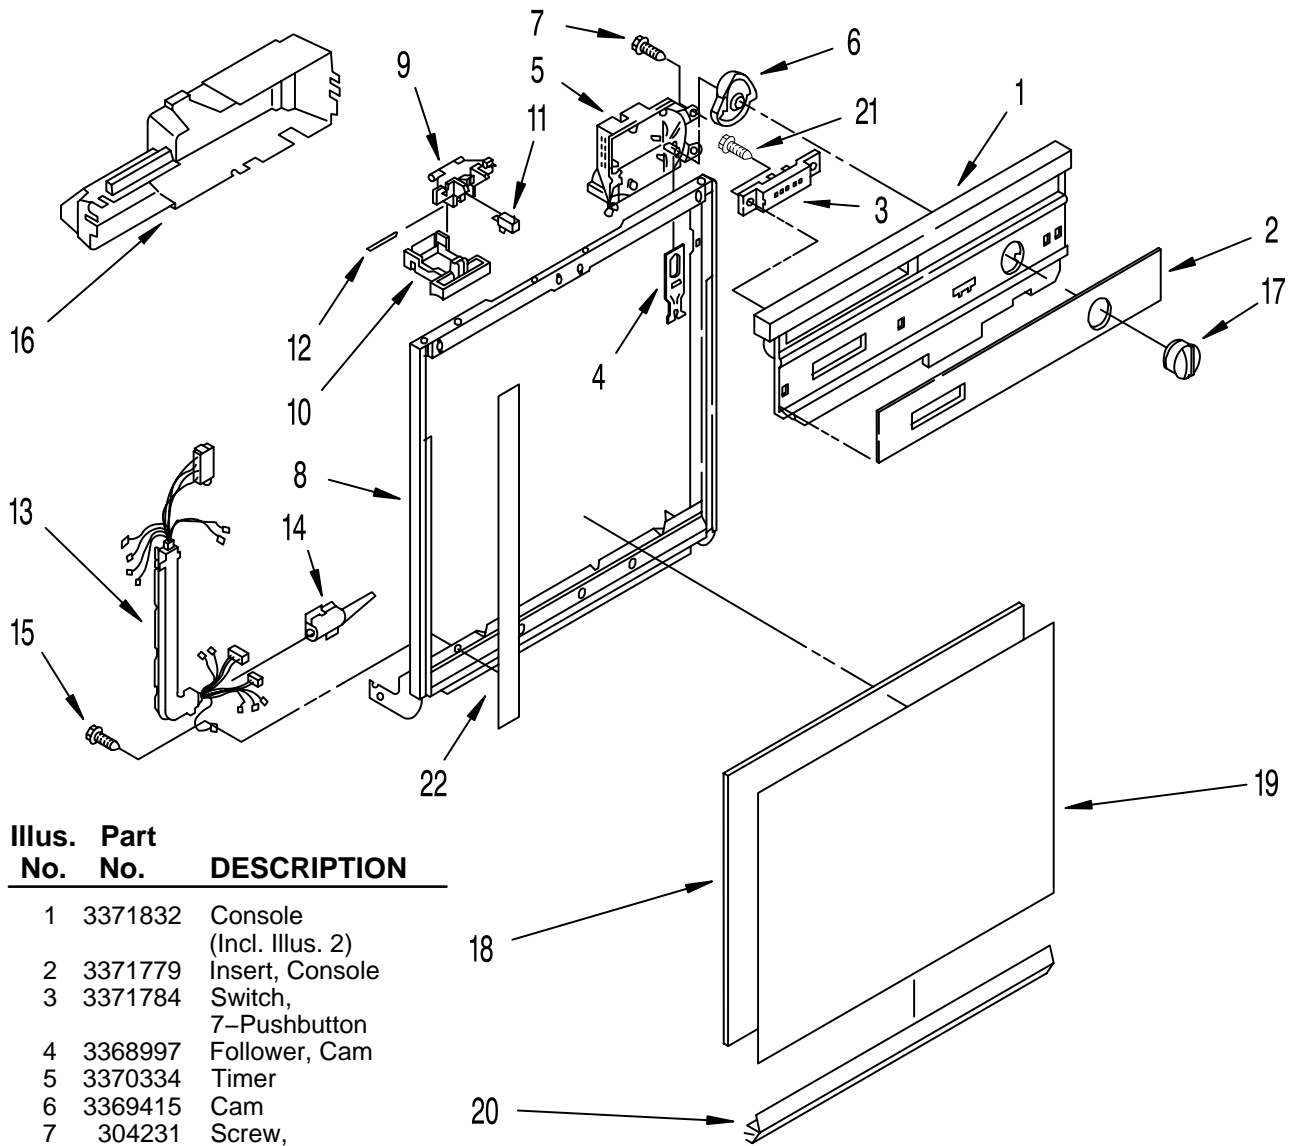

# FRAME AND CONSOLE PARTS

For Model: WU5750Y1

Illus. No.	Part No.	DESCRIPTION
------------	----------	-------------

1	3371832	Console (Incl. Illus. 2)
2	3371779	Insert, Console
3	3371784	Switch, 7-Pushbutton
4	3368997	Follower, Cam
5	3370334	Timer
6	3369415	Cam
7	304231	Screw, 8-18 x 1/2 (3)
8	3368900	Door Frame
9	3368953	Bolt, Latch
10	3368954	Lever, Latch
11	3369325	Switch, (2)
12	3368955	Pin, Switch (2)
13	3372250	Harness and Protector
14	3368977	Elbow, Harness
15	9412221	Screw, 8-32 x 1/4
16	3369192	Cover Timer
17	3371773	Knob, Timer
18	3368979	Spacer, Corrugated
19	3369516	Front Panel Almond/Black
	3369769	White/Black
	3370524	Golden Harvest/ White
20	3370441	Retainer, Panel
21	304231	Screw (2)
22	3369590	Trim (2)