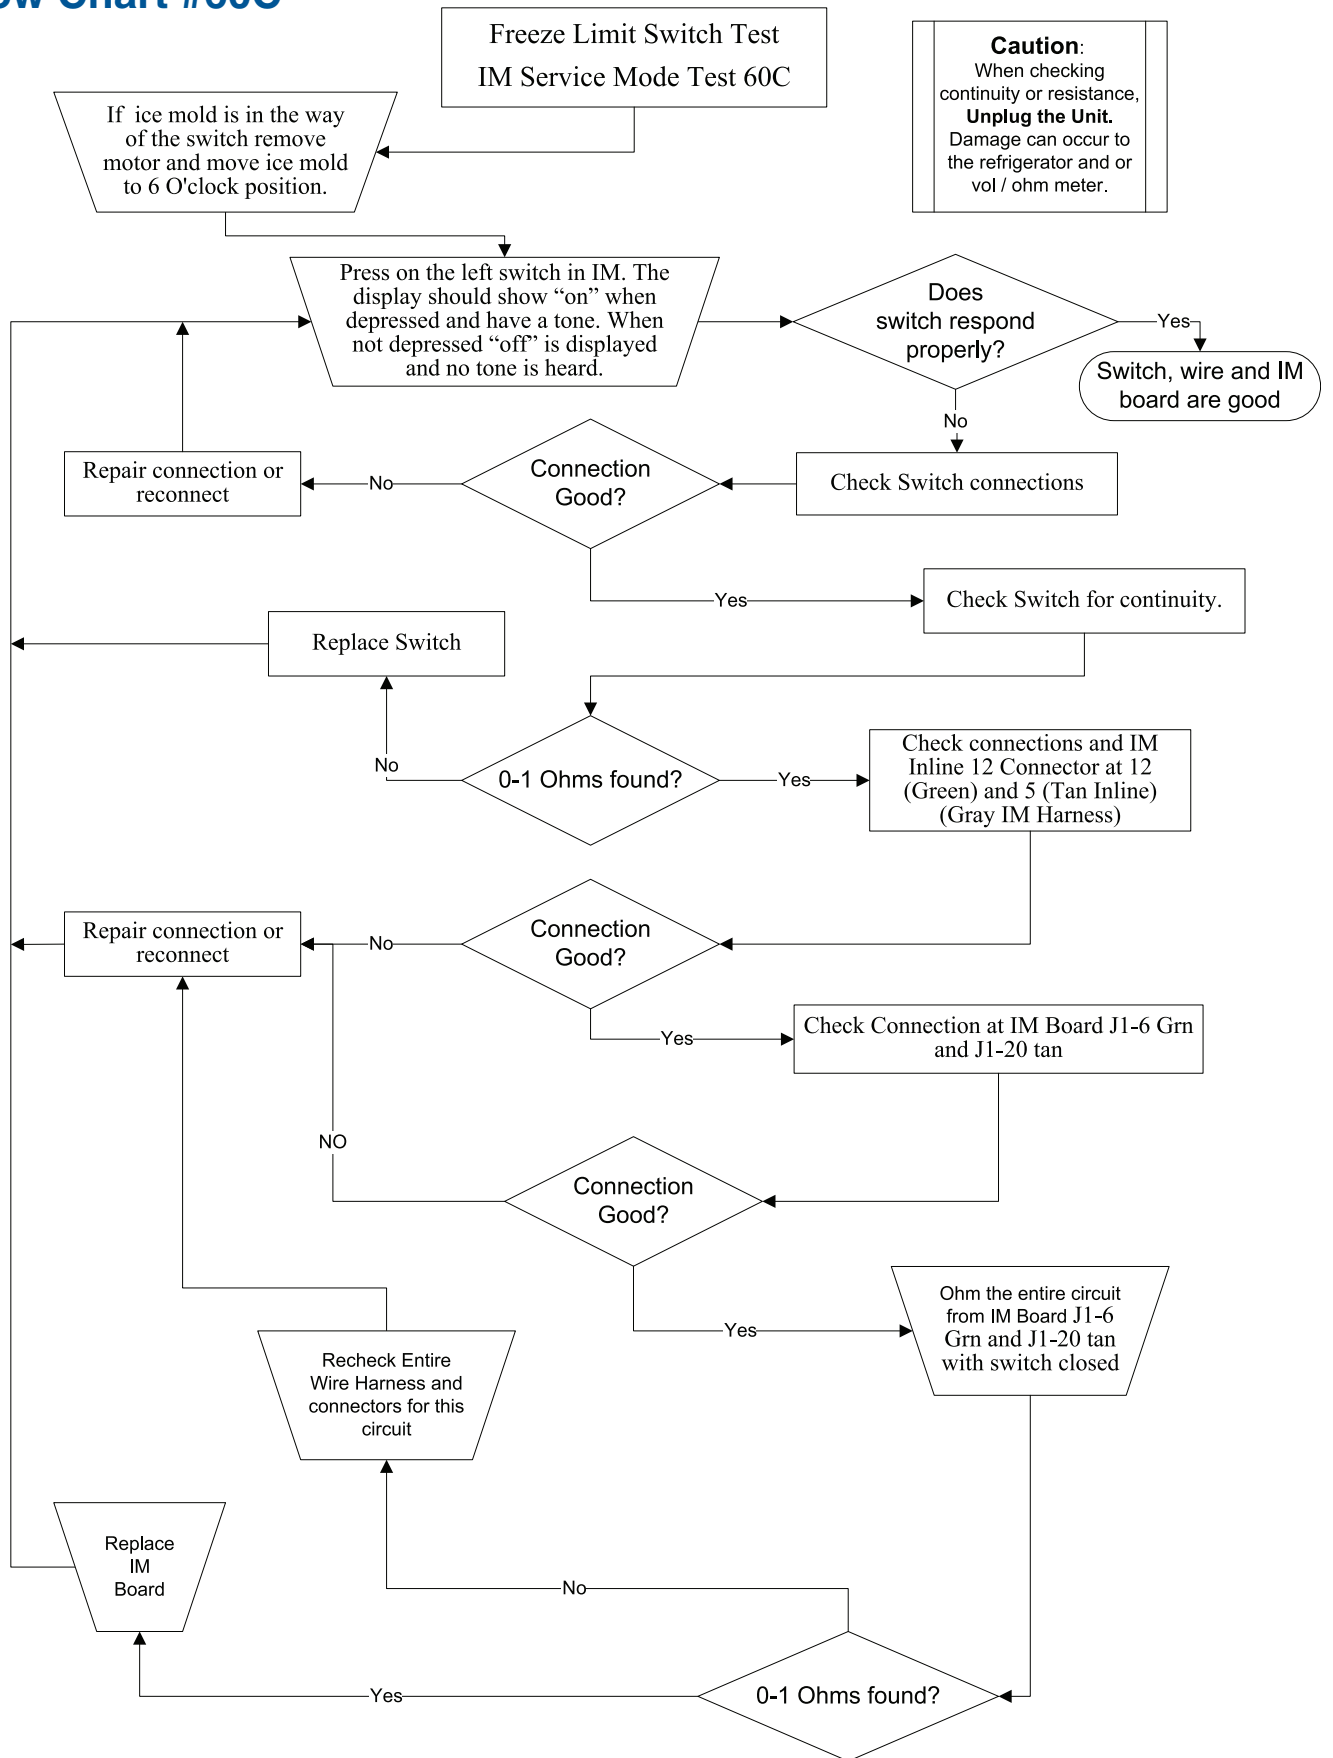

Ice Maker (Fresh Food Compartment)

Flow Chart #59C

Ice Maker (Fresh Food Compartment)

Flow Chart #60C

Ice Maker (Fresh Food Compartment)

Flow Chart #61C

Ice Maker (Fresh Food Compartment)

Flow Chart #62C

Ice Maker (Fresh Food Compartment)

Flow Chart #63C

Ice Maker (Fresh Food Compartment)

Flow Chart ICE-t3 Error