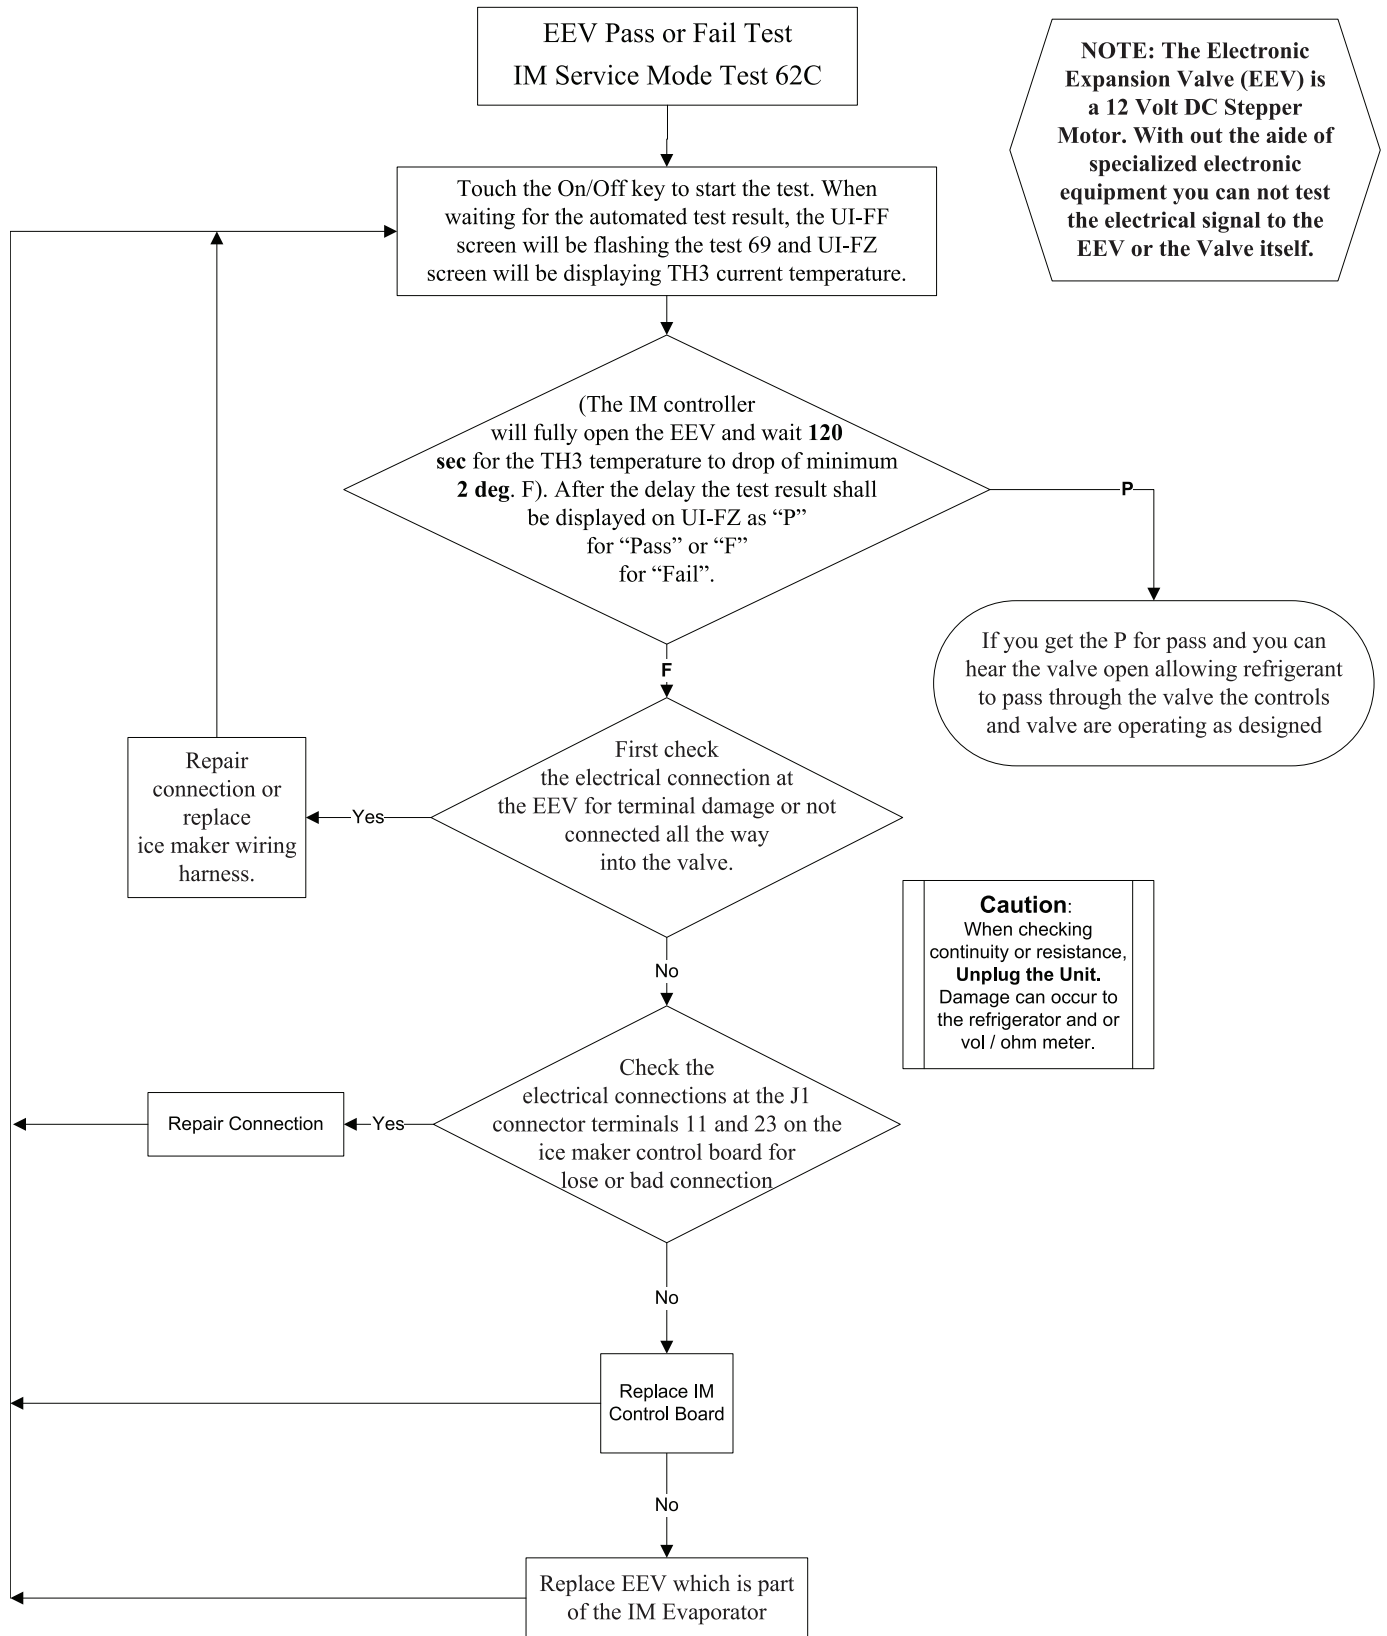

Ice Maker (Fresh Food Compartment)

Flow Chart #59C

Ice Maker (Fresh Food Compartment)

Flow Chart #60C

Ice Maker (Fresh Food Compartment)

Flow Chart #61C

Ice Maker (Fresh Food Compartment)

Flow Chart #62C

Ice Maker (Fresh Food Compartment)

Flow Chart #63C

Ice Maker (Fresh Food Compartment)

Flow Chart ICE-t3 Error