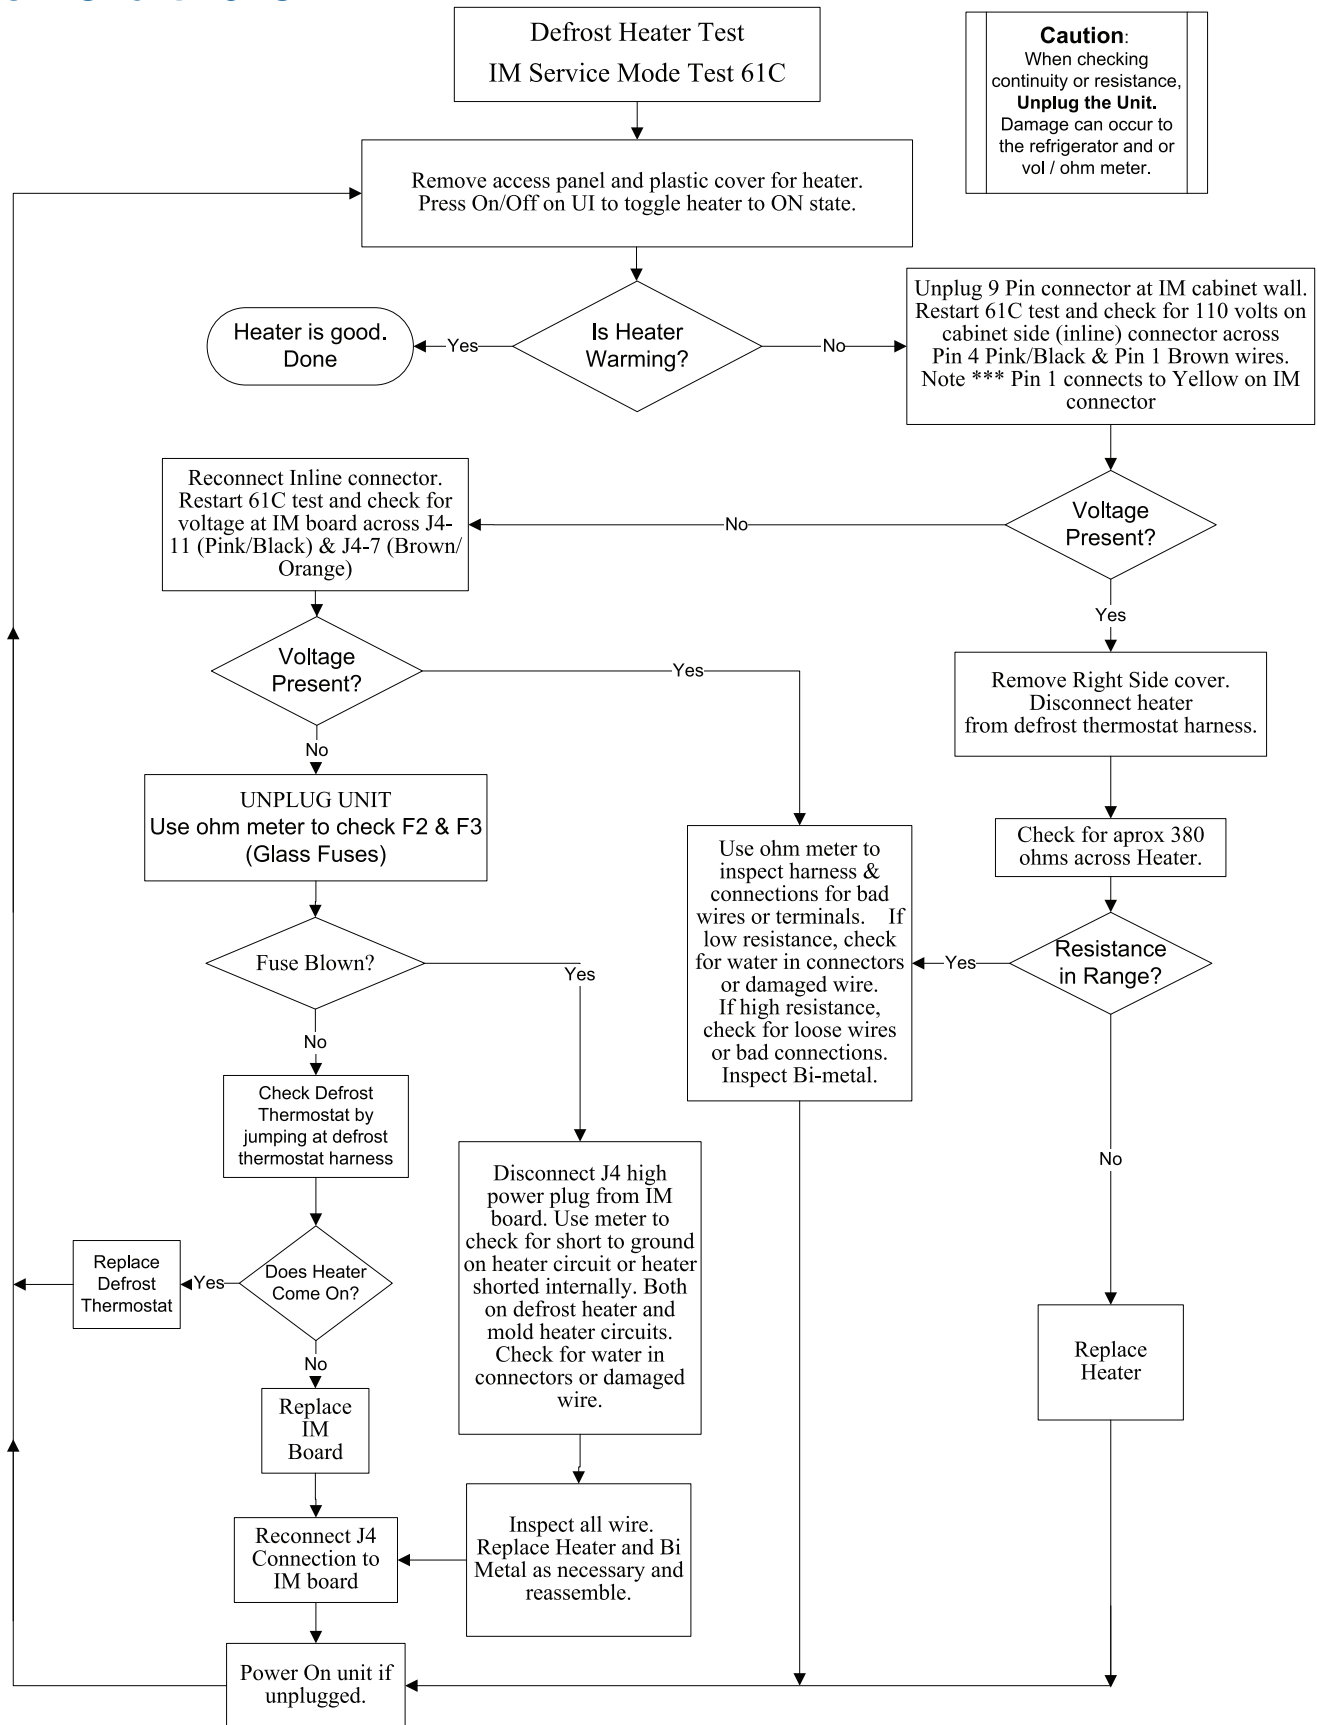

Ice Maker (Fresh Food Compartment)

Flow Chart #59C

Ice Maker (Fresh Food Compartment)

Flow Chart #60C

Ice Maker (Fresh Food Compartment)

Flow Chart #61C

Ice Maker (Fresh Food Compartment)

Flow Chart #62C

Ice Maker (Fresh Food Compartment)

Flow Chart #63C

Ice Maker (Fresh Food Compartment)

Flow Chart ICE-t3 Error