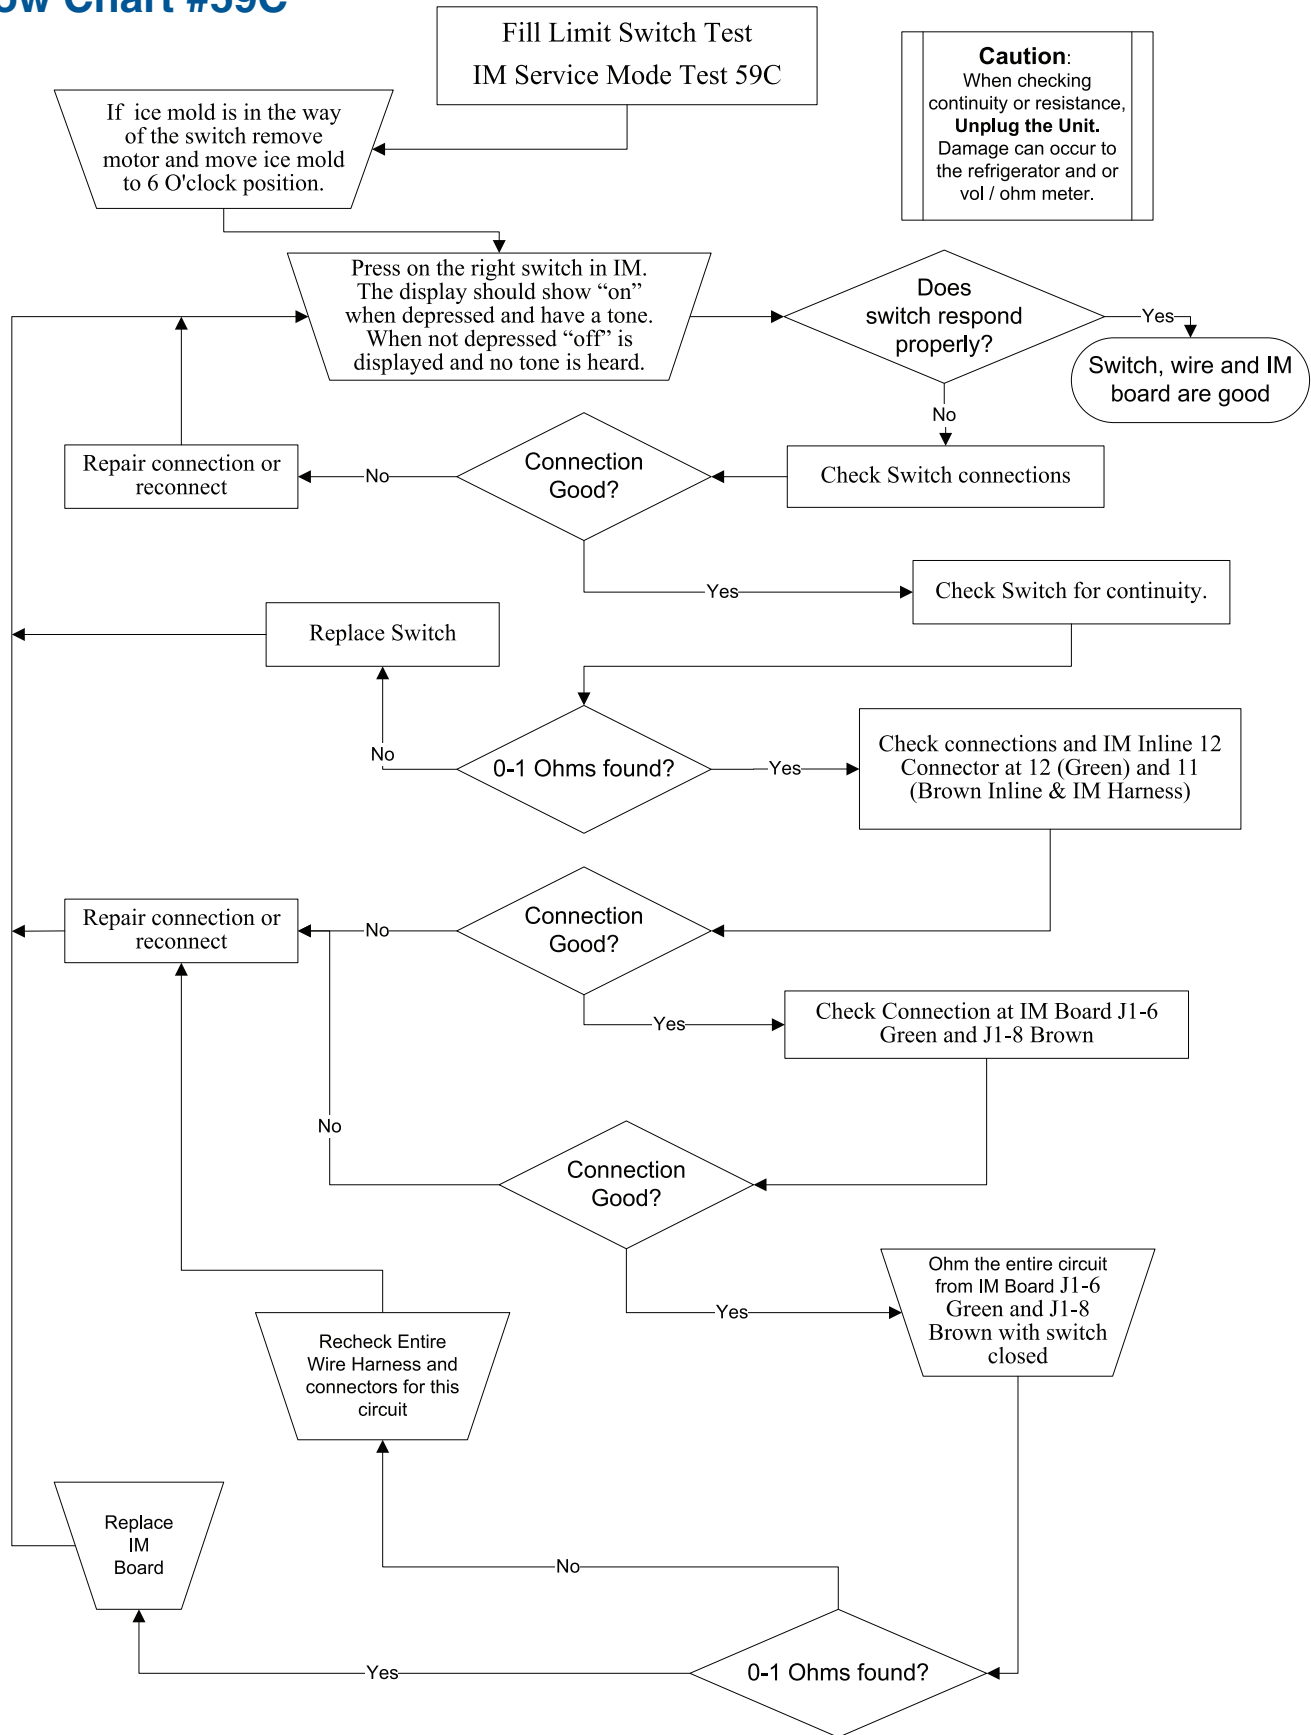

Ice Maker (Fresh Food Compartment)

Flow Chart #59C

Ice Maker (Fresh Food Compartment)

Flow Chart #60C

Ice Maker (Fresh Food Compartment)

Flow Chart #61C

Ice Maker (Fresh Food Compartment)

Flow Chart #62C

Ice Maker (Fresh Food Compartment)

Flow Chart #63C

Ice Maker (Fresh Food Compartment)

Flow Chart ICE-t3 Error