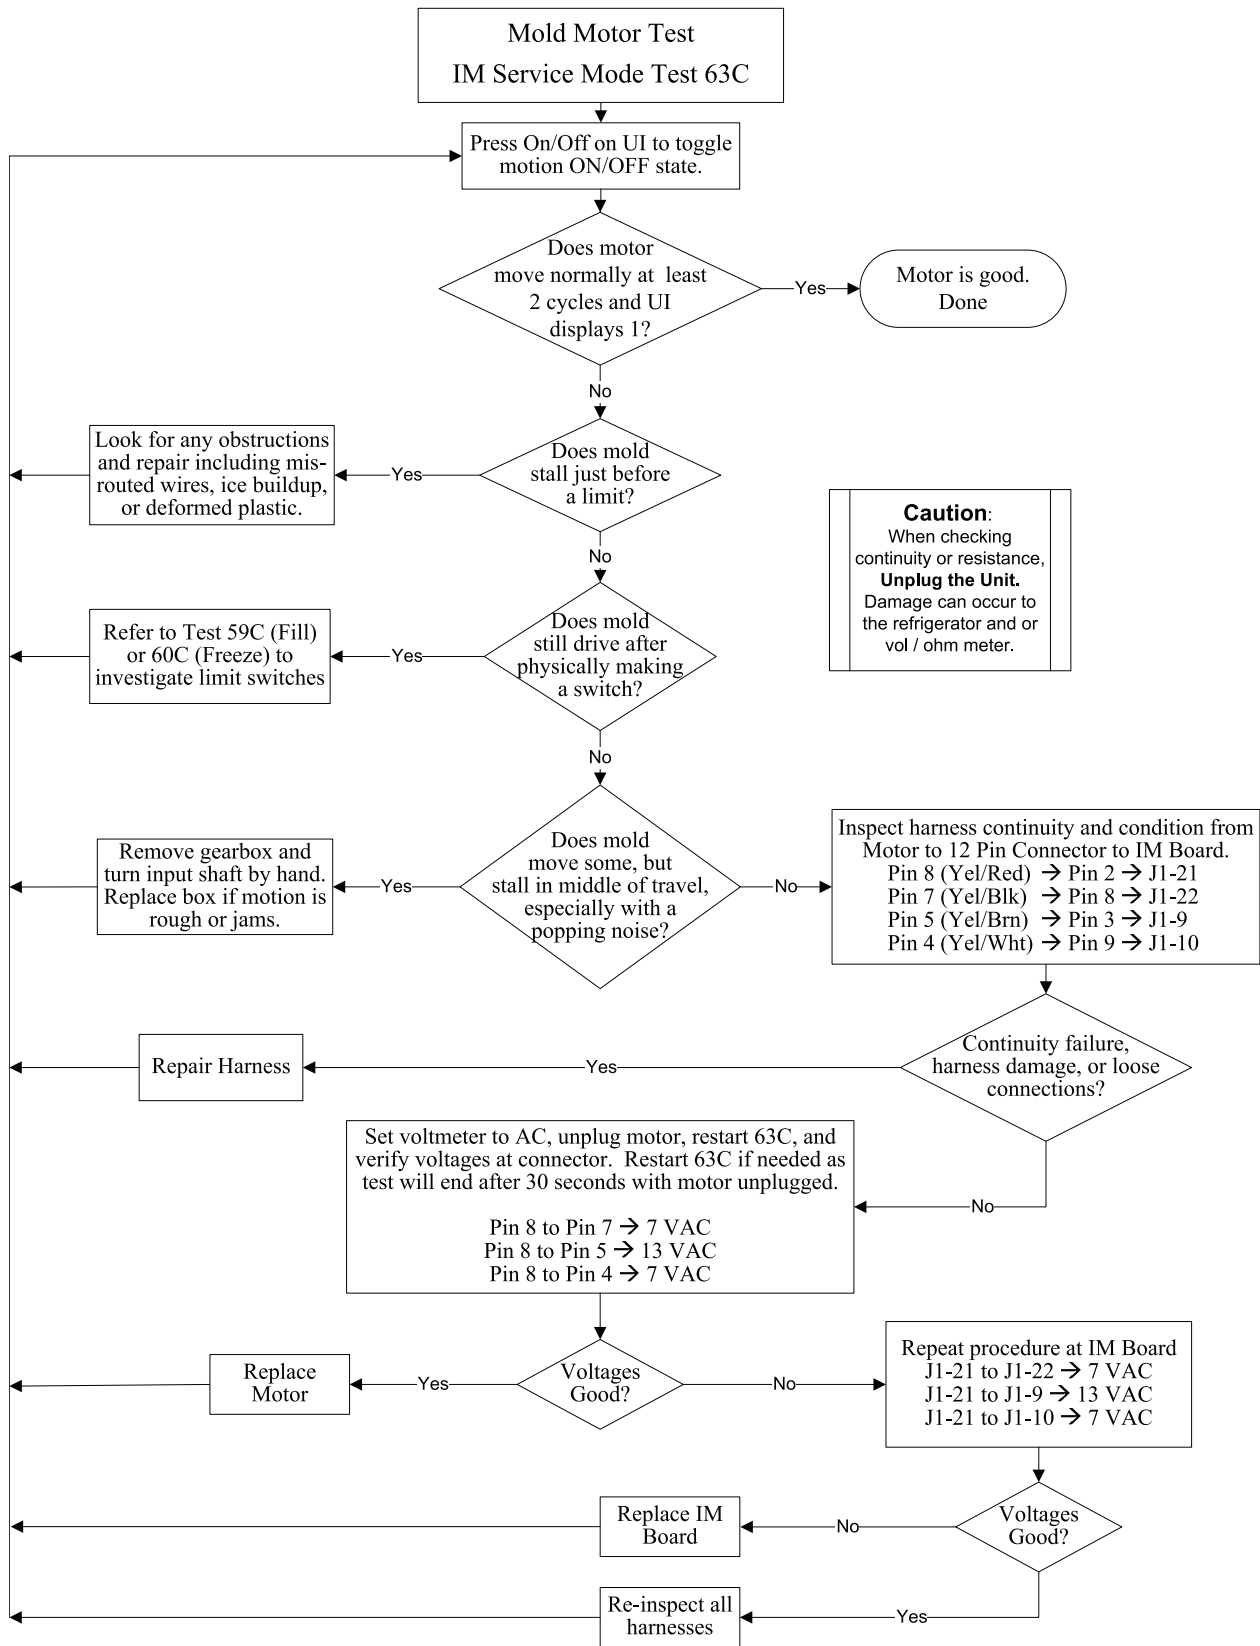

Ice Maker (Fresh Food Compartment)

Flow Chart #59C

Ice Maker (Fresh Food Compartment)

Flow Chart #60C

Ice Maker (Fresh Food Compartment)

Flow Chart #61C

Ice Maker (Fresh Food Compartment)

Flow Chart #62C

Ice Maker (Fresh Food Compartment)

Flow Chart #63C

Ice Maker (Fresh Food Compartment)

Flow Chart ICE-t3 Error