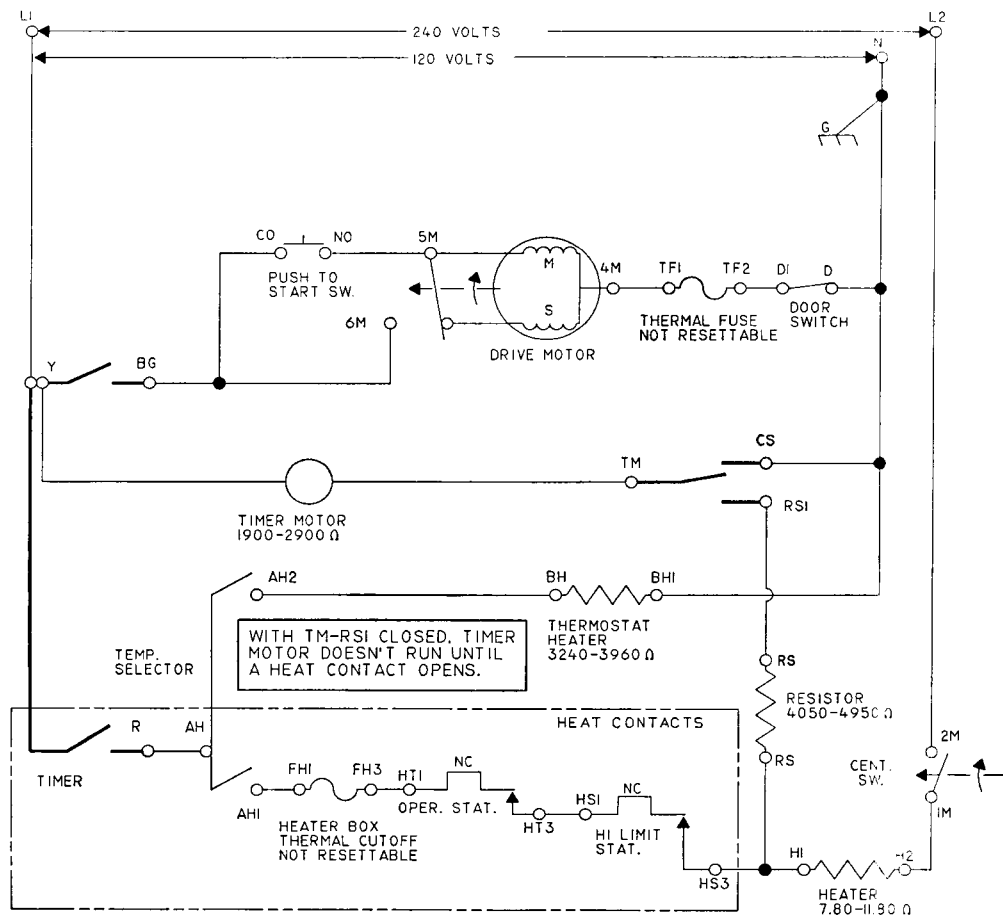

⚠ WARNING

SHOCK HAZARD

Disconnect from electric supply before servicing

Replace all panels before operating

TIMER SCHEDULE IN MINUTES						
SWITCH CLOSED	CYCLE					
	REG.	OFF	PERM. P.	OFF	TIMED	OFF
TM-CS					70	
TM-RSI	42		42			
Y-BG						
Y-R	5		10			5

TEMP. SELECTOR SW.			
CONTACTS	AIR	LOW	HIGH
AH TO AH2			
AH TO AH1			

M MAIN 2.4-3.6Ω }-DRIVE MOTOR
S START 2.4-3.8Ω

MANUFACTURED UNDER ONE OR MORE
OF THE FOLLOWING U.S. PATENTS:

3,497,964	3,769,716	4,003,613
3,522,660	3,815,258	4,086,709
3,597,139	3,889,392	4,132,008
3,702,030	3,959,891	4,385,452
3,762,064	3,962,617	4,430,809

PART NO.

3388067 REV. B